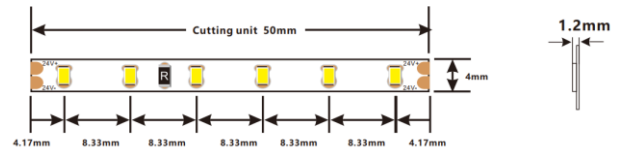

PROJECT : \_\_\_\_\_  
 SALE : \_\_\_\_\_

**Product** **Dimension**

**Specification**

SERIES : LTE-RIBBON  
 ITEM CODE : LTE-RIBBON-930-9.6W-WW  
 DESCRIPTION : INDOOR STRIP LIGHT  
 SIZE : W4 x L5000 x H1.2 mm (120 LEDs/m, cutting unit 50mm)  
 WEIGHT : 0.11 kg/reel

INSTALLATION : SURFACE MOUNTED IN ALUMINIUM PROFILE  
 DRILL SIZE : -  
 MATERIAL : PCB  
 COLOR : WHITE  
 REFLECTOR : -  
 DIFFUSER : -  
 IP RATING : 20

LIGHT SOURCES : LED SMD  
 INPUT VOLTAGE : DC 24 V  
 POWER (WATTS) : 9.6W/m  
 LUMENS : 853 lm/m  
 BEAM ANGLE : 120°  
 CCT : 3000K  
 CRI : ≥90  
 AMBIENT TEMP. : -20°C to +40°C  
 LIFETIME : 35,000 Hrs