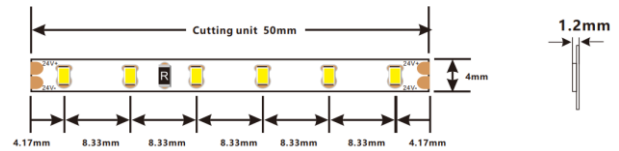

PROJECT : _____
 SALE : _____

Product **Dimension**

Specification

SERIES : LTE-RIBBON
 ITEM CODE : LTE-RIBBON-927-9.6W-WW
 DESCRIPTION : INDOOR STRIP LIGHT
 SIZE : W4 x L5000 x H1.2 mm (120 LEDs/m, cutting unit 50mm)
 WEIGHT : 0.11 kg/reel

INSTALLATION : SURFACE MOUNTED IN ALUMINIUM PROFILE
 DRILL SIZE : -
 MATERIAL : PCB
 COLOR : WHITE
 REFLECTOR : -
 DIFFUSER : -
 IP RATING : 20

LIGHT SOURCES : LED SMD
 INPUT VOLTAGE : DC 24 V
 POWER (WATTS) : 9.6W/m
 LUMENS : 838 lm/m
 BEAM ANGLE : 120°
 CCT : 2700K
 CRI : ≥90
 AMBIENT TEMP. : -20°C to +40°C
 LIFETIME : 35,000 Hrs