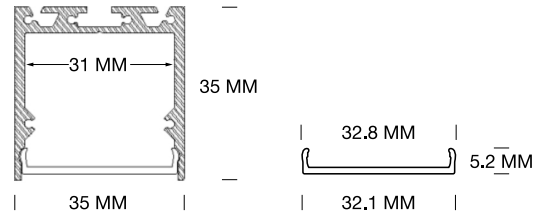

## Dimension

## Specification

<b>SERIES</b>	: LTE-ALUMINIUM-TRACK
<b>ITEM CODE</b>	: LTE-ALUMINIUM-TRACK-LS3535-2.5-WH
<b>DESCRIPTION</b>	: RECESSED ALUMINIUM PROFILE TRACK
<b>SIZE</b>	: W35 X H35 X L2500 (MM)
<b>INSTALLATION</b>	: WHITE
<b>LED TYPE</b>	: LED RIBBON / LED LINEAR
<b>OUTPUT VOLTAGE</b>	: -
<b>CONTROL GEAR</b>	: -
<b>VIEWING ANGLE</b>	: -
<b>LUMENS</b>	: -
<b>CUTTABLE UNIT (mm)</b>	: -
<b>IP RATING</b>	: IP20