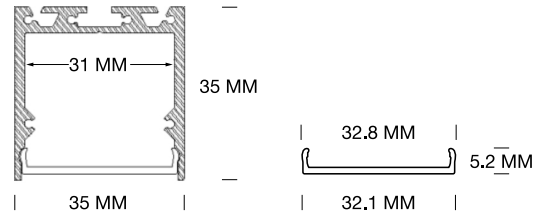

# Lampitude

Product

Dimension

## Specification

<b>SERIES</b>	: LTE-ALUMINIUM-TRACK
<b>ITEM CODE</b>	: LTE-ALUMINIUM-TRACK-LS3535-2.5-BK
<b>DESCRIPTION</b>	: RECESSED ALUMINIUM PROFILE TRACK
<b>SIZE</b>	: W35 X H35 X L2500 (MM)
<b>INSTALLATION</b>	: BLACK
<b>LED TYPE</b>	: LED RIBBON / LED LINEAR
<b>OUTPUT VOLTAGE</b>	: -
<b>CONTROL GEAR</b>	: -
<b>VIEWING ANGLE</b>	: -
<b>LUMENS</b>	: -
<b>CUTTABLE UNIT (mm)</b>	: -
<b>IP RATING</b>	: IP20