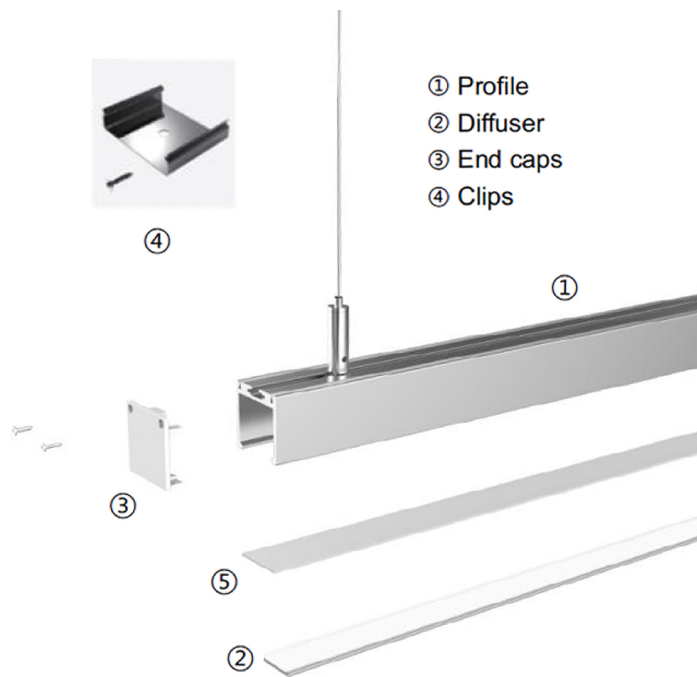

# Lampitude

Product

Dimension

## Specification

<b>SERIES</b>	: LTE-ALUMINIUM-TRACK
<b>ITEM CODE</b>	: LTE-ALUMINIUM-TRACK-LS3535-2.5-BK
<b>DESCRIPTION</b>	: RECESSED ALUMINIUM PROFILE TRACK
<b>SIZE</b>	: W35 X H35 X L2500 (MM)
<b>INSTALLATION</b>	: BLACK
<b>LED TYPE</b>	: LED RIBBON / LED LINEAR
<b>OUTPUT VOLTAGE</b>	: -
<b>CONTROL GEAR</b>	: -
<b>VIEWING ANGLE</b>	: -
<b>LUMENS</b>	: -
<b>CUTTABLE UNIT (mm)</b>	: -
<b>IP RATING</b>	: IP20