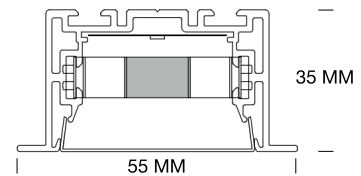

PROJECT : _____

SALE : _____

Lamptitude

Product

Dimension

Specification

SERIES	: LTE-ALUMINIUM-TRACK
ITEM CODE	: LTE-ALUMINIUM-TRACK-ECP-R5535-2.5-WH
DESCRIPTION	: RECESSED ALUMINIUM PROFILE TRACK
SIZE	: W55 X H35 X L2500 (MM)
INSTALLATION	: WHITE
LED TYPE	: LED RIBBON / LED LINEAR
OUTPUT VOLTAGE	: -
CONTROL GEAR	: -
VIEWING ANGLE	: -
LUMENS	: -
CUTTABLE UNIT (mm)	: -
IP RATING	: IP20