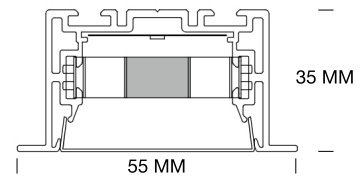

PROJECT : _____

SALE : _____

Lamptitude

Product

Dimension

Specification

SERIES	: LTE-ALUMINIUM-TRACK
ITEM CODE	: LTE-ALUMINIUM-TRACK-ECP-R5535-2.5-BK
DESCRIPTION	: RECESSED ALUMINIUM PROFILE TRACK
SIZE	: W55 X H35 X L2500 (MM)
INSTALLATION	: BLACK
LED TYPE	: LED RIBBON / LED LINEAR
OUTPUT VOLTAGE	: -
CONTROL GEAR	: -
VIEWING ANGLE	: -
LUMENS	: -
CUTTABLE UNIT (mm)	: -
IP RATING	: IP20