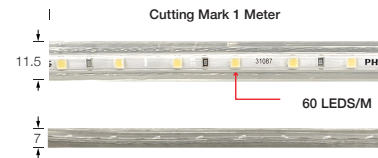

PROJECT : _____
SALE : _____

Lampitude

Product

Dimension

Specification

SERIES	: LPH-ROPELIGHT
ITEM CODE	: LPH-ROPELIGHT-LED-7.2W-W-4000K
DESCRIPTION	: LED ROPELIGHT
SIZE	: W11.5 X H7 (MM)
INSTALLATION	: SURFACE MOUNTED
CUTTING MARK	: 1 METER
WEIGHT	: 0.06 KG/M
MATERIAL	: SYNTHETIC
COLOR	: CLEAR , WHITE
REFLECTOR	: -
DIFFUSER	: CLEAR
IP RATING	: 20
LIGHT SOURCES	: LED SMD
WATTS	: 7.2W/M
INPUT VOLTAGE	: AC 220-240V 50/60 Hz
OUTPUT VOLTAGE	: -
CCT	: 4000K
CRI	: 80
BEAM ANGLE	: 120°
LUMEN POWER	: 500LM/M
AMBIENT TEMP	: -10°C TO +35°C
LIFETIME	: 15,000 Hrs
CONTROL GEAR	: -
ACCESSORIES	: CLIP LOCK (SPAC-PH-CLP-LED-RL)
REMARKS	: MUST USE WITH PLUG (SPAC-PH-PWC-LED-RL) NON-DIM