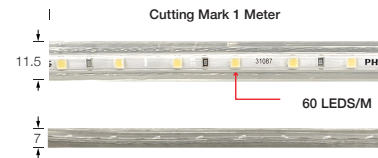

PROJECT : _____
 SALE : _____

Lampitude

Product

Dimension

Specification

SERIES	: LPH-ROPELIGHT
ITEM CODE	: LPH-ROPELIGHT-LED-7.2W-W-3000K
DESCRIPTION	: LED ROPELIGHT
SIZE	: W11.5 X H7 (MM)
INSTALLATION	: SURFACE MOUNTED
CUTTING MARK	: 1 METER
WEIGHT	: 0.06 KG/M
MATERIAL	: SYNTHETIC
COLOR	: CLEAR , WHITE
REFLECTOR	: -
DIFFUSER	: CLEAR
IP RATING	: 20
LIGHT SOURCES	: LED SMD
WATTS	: 7.2W/M
INPUT VOLTAGE	: AC 220-240V 50/60 Hz
OUTPUT VOLTAGE	: -
CCT	: 3000K
CRI	: 80
BEAM ANGLE	: 120°
LUMEN POWER	: 500LM/M
AMBIENT TEMP	: -10°C TO +35°C
LIFETIME	: 15,000 Hrs
CONTROL GEAR	: -
ACCESSORIES	: CLIP LOCK (SPAC-PH-CLP-LED-RL)
REMARKS	: MUST USE WITH PLUG (SPAC-PH-PWC-LED-RL) NON-DIM