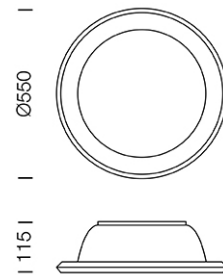

PROJECT : _____

SALE : _____

Lamptitude®
TURN ON YOUR ATTITUDE

Product

Dimension

Specification

ITEM CODE	:	LOLA-CM
SERIES	:	LOLA
BRAND	:	LAMPTITUDE
LAMP TYPE	:	COMPACT FLUORESCENT OR LED
LAMP BASE	:	3*E27 MAX 14W
DESCRIPTION	:	CEILING LAMP
INSTALLATION	:	SURFACE MOUNTED BASE
MATERIAL	:	POWDER COATED STEEL, ACRYLIC
COLOR	:	WHITE
CONTROL GEAR	:	N/A
REFLECTOR	:	N/A