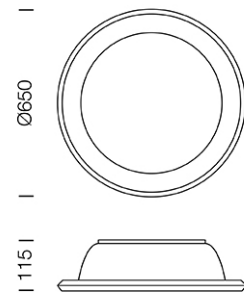

PROJECT : _____

SALE : _____

Lamptitude®
TURN ON YOUR ATTITUDE

Product

Dimension

Specification

ITEM CODE	:	LOLA-CL
SERIES	:	LOLA
BRAND	:	LAMPTITUDE
LAMP TYPE	:	COMPACT FLUORESCENT OR LED
LAMP BASE	:	4*E27 MAX 14W
DESCRIPTION	:	CEILING LAMP
INSTALLATION	:	SURFACE MOUNTED BASE
MATERIAL	:	POWDER COATED STEEL, ACRYLIC
COLOR	:	WHITE
CONTROL GEAR	:	N/A
REFLECTOR	:	N/A