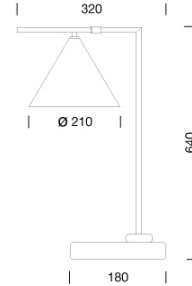

PROJECT : _____
SALE : _____

Product

Dimension

Specification

SERIES	: LIV
ITEM CODE	: LIV-T-BK
DESCRIPTION	: TABLE LAMP
SIZE	: W320 X H640 (mm)
INSTALLATION	: STANDING LAMP
DRILL SIZE	: -
WEIGHT	: 2.6 KG
MATERIAL	: POWDER COATED STEEL
COLOR	: BLACK
REFLECTOR	: N/A
DIFFUSER	: N/A
IP RATING	: 20
LIGHT SOURCES	: LED OR INCANDESCENT
SOCKET	: E27 X 1
WATTS	: MAX 40W
VOLT	: -
CCT	: -
CRI	: -
BEAM ANGLE	: -
LUMEN POWER	: -
LIFETIME	: -
CONTROL GEAR	: -
ACCESSORIES	: -
REMARKS	: BULB NOT INCLUDED

PROJECT : _____
SALE : _____

Product

Dimension

Specification

- SERIES : LIV
- ITEM CODE : LIV-T-BS
- DESCRIPTION : TABLE LAMP
- SIZE : W320 X H640 (mm)

- INSTALLATION : STANDING LAMP
- DRILL SIZE : -
- WEIGHT : 2.6 KG
- MATERIAL : POWDER COATED STEEL
- COLOR : BRASS , WHITE MARBLE
- REFLECTOR : N/A
- DIFFUSER : N/A
- IP RATING : 20

- LIGHT SOURCES : LED OR INCANDESCENT
- SOCKET : E27 X 1
- WATTS : MAX 40W
- VOLT : -
- CCT : -
- CRI : -
- BEAM ANGLE : -
- LUMEN POWER : -
- LIFETIME : -

- CONTROL GEAR : -
- ACCESSORIES : -
- REMARKS : BULB NOT INCLUDED