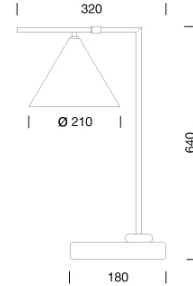

PROJECT : _____
SALE : _____

Product

Dimension

Specification

SERIES	: LIV
ITEM CODE	: LIV-T-BK
DESCRIPTION	: TABLE LAMP
SIZE	: W320 X H640 (mm)
INSTALLATION	: STANDING LAMP
DRILL SIZE	: -
WEIGHT	: 2.6 KG
MATERIAL	: POWDER COATED STEEL
COLOR	: BLACK
REFLECTOR	: N/A
DIFFUSER	: N/A
IP RATING	: 20
LIGHT SOURCES	: LED OR INCANDESCENT
SOCKET	: E27 X 1
WATTS	: MAX 40W
VOLT	: -
CCT	: -
CRI	: -
BEAM ANGLE	: -
LUMEN POWER	: -
LIFETIME	: -
CONTROL GEAR	: -
ACCESSORIES	: -
REMARKS	: BULB NOT INCLUDED

PROJECT : _____
SALE : _____

Product

Dimension

Specification

- SERIES : LIV
- ITEM CODE : LIV-T-BS
- DESCRIPTION : TABLE LAMP
- SIZE : W320 X H640 (mm)

- INSTALLATION : STANDING LAMP
- DRILL SIZE : -
- WEIGHT : 2.6 KG
- MATERIAL : POWDER COATED STEEL
- COLOR : BRASS , WHITE MARBLE
- REFLECTOR : N/A
- DIFFUSER : N/A
- IP RATING : 20

- LIGHT SOURCES : LED OR INCANDESCENT
- SOCKET : E27 X 1
- WATTS : MAX 40W
- VOLT : -
- CCT : -
- CRI : -
- BEAM ANGLE : -
- LUMEN POWER : -
- LIFETIME : -

- CONTROL GEAR : -
- ACCESSORIES : -
- REMARKS : BULB NOT INCLUDED