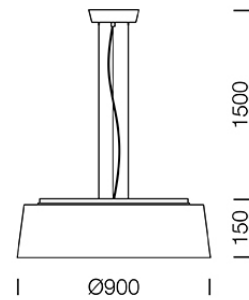

PROJECT : _____

SALE : _____

Lampitude®
TURN ON YOUR ATTITUDE

Product

Dimension

Specification

ITEM CODE	:	LITEDISC-PL-BK
SERIES	:	LITEDISC
BRAND	:	LAMPTITUDE
LAMP TYPE	:	COMPACT FLUORESCENT OR LED
LAMP BASE	:	8*E27 MAX 18W
DESCRIPTION	:	PENDANT LAMP
INSTALLATION	:	SURFACE MOUNTED BASE
MATERIAL	:	POWDER COATED ALUMINIUM, OPAL PC DIFFUSER
COLOR	:	MATT BLACK
CONTROL GEAR	:	N/A
REFLECTOR	:	N/A