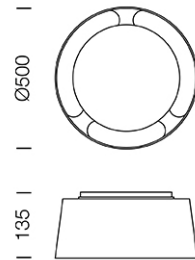

PROJECT : _____

SALE : _____

Lampitude®
TURN ON YOUR ATTITUDE

Product

Dimension

Specification

ITEM CODE	:	LITEDISC-CS-WH
SERIES	:	LITEDISC
BRAND	:	LAMPTITUDE
LAMP TYPE	:	COMPACT FLUORESCENT OR LED
LAMP BASE	:	2*E27 MAX 14W
DESCRIPTION	:	CEILING LAMP
INSTALLATION	:	SURFACE MOUNTED BASE
MATERIAL	:	POWDER COATED ALUMINIUM, OPAL PC
COLOR	:	WHITE
CONTROL GEAR	:	N/A
REFLECTOR	:	N/A