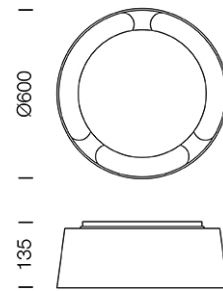

PROJECT : _____

SALE : _____

Lampitude®
TURN ON YOUR ATTITUDE

Product

Dimension

Specification

ITEM CODE	:	LITEDISC-CM-WH
SERIES	:	LITEDISC
BRAND	:	LAMPTITUDE
LAMP TYPE	:	COMPACT FLUORESCENT OR LED
LAMP BASE	:	3*E27 MAX 14W
DESCRIPTION	:	CEILING LAMP
INSTALLATION	:	SURFACE MOUNTED BASE
MATERIAL	:	POWDER COATED ALUMINIUM, OPAL PC
COLOR	:	WHITE
CONTROL GEAR	:	N/A
REFLECTOR	:	N/A