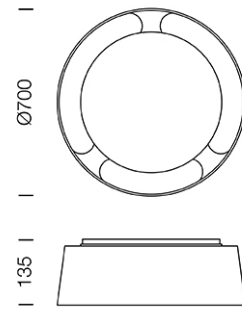

PROJECT : _____

SALE : _____

Lamptitude®
TURN ON YOUR ATTITUDE

Product

Dimension

Specification

ITEM CODE	:	LITEDISC-CL-WH
SERIES	:	LITEDISC
BRAND	:	LAMPTITUDE
LAMP TYPE	:	COMPACT FLUORESCENT OR LED
LAMP BASE	:	4*E27 MAX 14W
DESCRIPTION	:	CEILING LAMP
INSTALLATION	:	SURFACE MOUNTED BASE
MATERIAL	:	POWDER COATED ALUMINIUM, OPAL PC
COLOR	:	WHITE
CONTROL GEAR	:	N/A
REFLECTOR	:	N/A