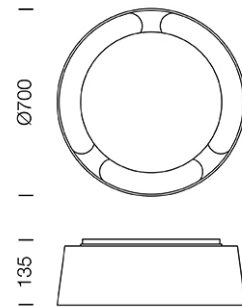

PROJECT : _____

SALE : _____

Lamptitude®
TURN ON YOUR ATTITUDE

Product

Dimension

Specification

ITEM CODE	:	LITEDISC-CL-BK
SERIES	:	LITEDISC
BRAND	:	LAMPTITUDE
LAMP TYPE	:	COMPACT FLUORESCENT OR LED
LAMP BASE	:	4*E27 MAX 14W
DESCRIPTION	:	CEILING LAMP
INSTALLATION	:	SURFACE MOUNTED BASE
MATERIAL	:	POWDER COATED ALUMINIUM, OPAL PC
COLOR	:	BLACK
CONTROL GEAR	:	N/A
REFLECTOR	:	N/A