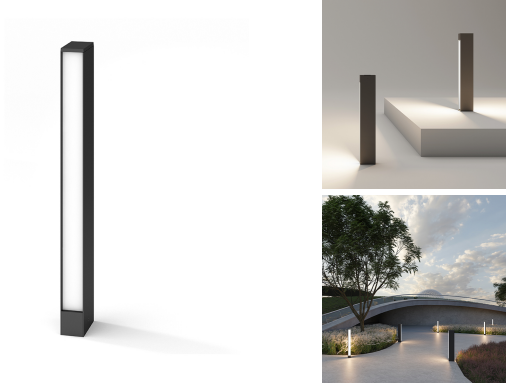

PROJECT : _____
SALE : _____

Lampitude

Product

Dimension

Specification

SERIES	: LIT
ITEM CODE	: LIT-600-DGY
DESCRIPTION	: OUTDOOR BOLLARD LAMP
SIZE	: W50 X L100 X H600 (MM)
INSTALLATION	: SURFACE MOUNTED
DRILL SIZE	: -
WEIGHT	: 2.4 KG
MATERIAL	: DIE-CAST ALUMINIUM ALLOY , EXTRUDED ALUMINIUM PROFILE
COLOR	: DARK GRAY
REFLECTOR	: -
DIFFUSER	: OPAL POLYCARBONATE
IP RATING	: 65
LIGHT SOURCES	: LED
SOCKET	: -
WATTS	: 6W
INPUT VOLTAGE	: 220-240V AC
OUTPUT VOLTAGE	: -
CCT	: 3000K
CRI	: -
BEAM ANGLE	: -
LUMEN POWER	: 830LM
LIFETIME	: -
CONTROL GEAR	: LED DRIVER INCLUDED
ACCESSORIES	: -
REMARKS	: -