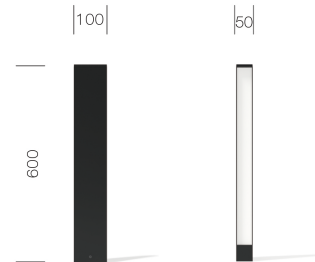

PROJECT : _____
SALE : _____

Lampitude

Product

Dimension

Specification

SERIES	: LIT
ITEM CODE	: LIT-600-DGY
DESCRIPTION	: OUTDOOR BOLLARD LAMP
SIZE	: W50 X L100 X H600 (MM)
INSTALLATION	: SURFACE MOUNTED
DRILL SIZE	: -
WEIGHT	: 2.4 KG
MATERIAL	: DIE-CAST ALUMINIUM ALLOY , EXTRUDED ALUMINIUM PROFILE
COLOR	: DARK GRAY
REFLECTOR	: -
DIFFUSER	: OPAL POLYCARBONATE
IP RATING	: 65
LIGHT SOURCES	: LED
SOCKET	: -
WATTS	: 6W
INPUT VOLTAGE	: 220-240V AC
OUTPUT VOLTAGE	: -
CCT	: 3000K
CRI	: -
BEAM ANGLE	: -
LUMEN POWER	: 830LM
LIFETIME	: -
CONTROL GEAR	: LED DRIVER INCLUDED
ACCESSORIES	: -
REMARKS	: -