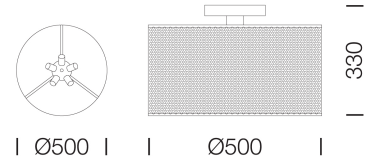

PROJECT : _____

SALE : _____

Lampitude®
TURN ON YOUR ATTITUDE

Product

Dimension

Specification

ITEM CODE	:	LISH-CM
SERIES	:	LISH
BRAND	:	LAMPTITUDE
LAMP TYPE	:	INCANDESCENT OR LED
LAMP BASE	:	5*E27 MAX 40W
DESCRIPTION	:	CEILING LAMP
INSTALLATION	:	SURFACE MOUNTED BASE
MATERIAL	:	POWDER COATED STEEL
COLOR	:	BLACK
CONTROL GEAR	:	N/A
REFLECTOR	:	N/A