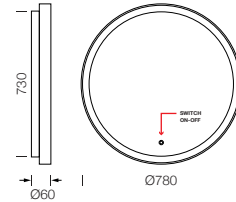

PROJECT : _____
SALE : _____

Lampitude

Product

Dimension

Specification

SERIES	: LIL
ITEM CODE	: LIL-R80-WW
DESCRIPTION	: WALL LAMP
SIZE	: W780 X D60 (MM)
INSTALLATION	: SURFACE MOUNTED WALL
DRILL SIZE	: -
WEIGHT	: 8.1 KG
MATERIAL	: ALUMINIUM , MIRROR
COLOR	: WHITE
REFLECTOR	: -
DIFFUSER	: PC
IP RATING	: 44
LIGHT SOURCES	: LED SMD
WATTS	: 30W
INPUT VOLTAGE	: AC 100-240V 50/60 Hz
OUTPUT VOLTAGE	: -
CCT	: 4000K
CRI	: 80
BEAM ANGLE	: DIFFUSED BEAM
LUMEN POWER	: 1500LM
AMBIENT TEMP	: -20°C TO +40°C
LIFETIME	: 30,000 Hrs
CONTROL GEAR	: LED POWER SUPPLY INCLUDED
ACCESSORIES	: -
REMARKS	: TOUCH SWITCH DIMMER