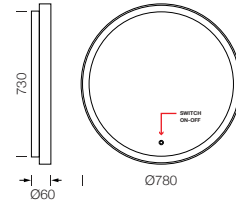

PROJECT : _____
SALE : _____

Lampitude

Product

Dimension

Specification

SERIES	: LIL
ITEM CODE	: LIL-R80-GD
DESCRIPTION	: WALL LAMP
SIZE	: W780 X D60 (MM)
INSTALLATION	: SURFACE MOUNTED WALL
DRILL SIZE	: -
WEIGHT	: 8.1 KG
MATERIAL	: ALUMINIUM , MIRROR
COLOR	: BRUSHED GOLD
REFLECTOR	: -
DIFFUSER	: PC
IP RATING	: 44
LIGHT SOURCES	: LED SMD
WATTS	: 30W
INPUT VOLTAGE	: AC 100-240V 50/60 Hz
OUTPUT VOLTAGE	: -
CCT	: 4000K
CRI	: 80
BEAM ANGLE	: DIFFUSED BEAM
LUMEN POWER	: 1500LM
AMBIENT TEMP	: -20°C TO +40°C
LIFETIME	: 30,000 Hrs
CONTROL GEAR	: LED POWER SUPPLY INCLUDED
ACCESSORIES	: -
REMARKS	: TOUCH SWITCH DIMMER