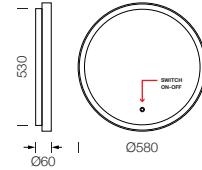

PROJECT : _____
SALE : _____

Lampitude

Product

Dimension

Specification

SERIES	: LIL
ITEM CODE	: LIL-R60-WW
DESCRIPTION	: WALL LAMP
SIZE	: W580 X D60 (MM)
INSTALLATION	: SURFACE MOUNTED WALL
DRILL SIZE	: -
WEIGHT	: 5.5 KG
MATERIAL	: ALUMINIUM , MIRROR
COLOR	: SANDED WHITE
REFLECTOR	: -
DIFFUSER	: PC
IP RATING	: 44
LIGHT SOURCES	: LED SMD
WATTS	: 25W
INPUT VOLTAGE	: AC 100-240V 50/60 Hz
OUTPUT VOLTAGE	: -
CCT	: 4000K
CRI	: 80
BEAM ANGLE	: DIFFUSED BEAM
LUMEN POWER	: 1250LM
AMBIENT TEMP	: -20°C TO +40°C
LIFETIME	: 30,000 Hrs
CONTROL GEAR	: LED POWER SUPPLY INCLUDED
ACCESSORIES	: -
REMARKS	: TOUCH SWITCH DIMMER