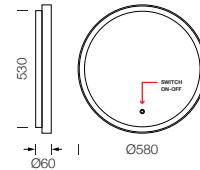

PROJECT : _____
SALE : _____

Lampitude

Product

Dimension

Specification

SERIES	: LIL
ITEM CODE	: LIL-R60-GD
DESCRIPTION	: WALL LAMP
SIZE	: W580 X D60 (MM)
INSTALLATION	: SURFACE MOUNTED WALL
DRILL SIZE	: -
WEIGHT	: 5.5 KG
MATERIAL	: ALUMINIUM , MIRROR
COLOR	: BRUSHED GOLD
REFLECTOR	: -
DIFFUSER	: PC
IP RATING	: 44
LIGHT SOURCES	: LED SMD
WATTS	: 25W
INPUT VOLTAGE	: AC 100-240V 50/60 Hz
OUTPUT VOLTAGE	: -
CCT	: 4000K
CRI	: 80
BEAM ANGLE	: DIFFUSED BEAM
LUMEN POWER	: 1250LM
AMBIENT TEMP	: -20°C TO +40°C
LIFETIME	: 30,000 Hrs
CONTROL GEAR	: LED POWER SUPPLY INCLUDED
ACCESSORIES	: -
REMARKS	: TOUCH SWITCH DIMMER