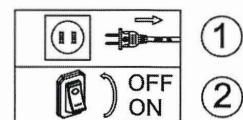

INSTALLATION INSTRUCTIONS

Model	Watt	Light source
LH-CEIL-6W-5D-3000K-BK	6W	LED

" L " : Brown

" N " : Blue

SAFETY INSTRUCTIONS

- The appliance should be installed, connected and tested by qualified electrician, and in accordance with local regulations.
- Turn off the power supply before installation or maintenance of the appliance, and make sure that the cables will not be squeezed or damaged by sharp edges.
- Clean the appliance with a soft cloth and a standard PH neutral detergent.
- Stainless steel surfaces should be maintained regularly.
- Misuse, or change to the appliance shall nullify the guarantee.
- The manufacturer is free to change the design, specifications and instructions for assembling.

THE APPLIANCE SHOULD NOT BE COVERED BY INSULATION BLANKET OR SIMILAR MATERIALS IN ANY CASE.

DO NOT TOUCH OR CLEAN THE LED ARRAY IN ORDER TO AVOID DAMAGE THE LED CHIP