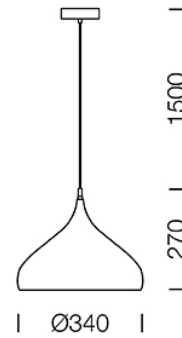

PROJECT : _____

SALE : _____

Lampitude®
TURN ON YOUR ATTITUDE

Product

Dimension

Specification

ITEM CODE	:	LESSI-P-GD
SERIES	:	LESSI
BRAND	:	LAMPTITUDE
LAMP TYPE	:	INCAN DESCENT OR LED
LAMP BASE	:	1*E27 MAX 60W
DESCRIPTION	:	PENDANT LAMP
INSTALLATION	:	SURFACE MOUNTED BASE
MATERIAL	:	POWDER COATED ALUMINIUM
COLOR	:	BRASS
CONTROL GEAR	:	N/A
REFLECTOR	:	N/A