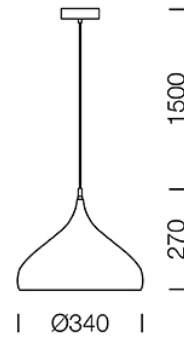

PROJECT : _____

SALE : _____

Lampitude®
TURN ON YOUR ATTITUDE

Product

Dimension

Specification

ITEM CODE	:	LESSI-P-CP
SERIES	:	LESSI
BRAND	:	LAMPTITUDE
LAMP TYPE	:	INCAN DESCENT OR LED
LAMP BASE	:	1*E27 MAX 60W
DESCRIPTION	:	PENDANT LAMP
INSTALLATION	:	SURFACE MOUNTED BASE
MATERIAL	:	POWDER COATED ALUMINIUM
COLOR	:	COPPER
CONTROL GEAR	:	N/A
REFLECTOR	:	N/A