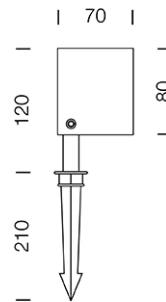

PROJECT : _____

SALE : _____

Lampitude®
TURN ON YOUR ATTITUDE

Product

Dimension

Specification

ITEM CODE	:	LEDSPIKE-B-BK
SERIES	:	LEDSPIKE
BRAND	:	LAMPTITUDE
LAMP TYPE	:	LED
LAMP BASE	:	1*LED 6W 3000K
DESCRIPTION	:	OUTDOOR SPOTLIGHT
INSTALLATION	:	GROUND SPIKE
MATERIAL	:	POWDER COATED DIE-CAST ALUMINIUM, CLEAR GLASS
IP RATING	:	IP65
COLOR	:	BLACK
CONTROL GEAR	:	LED DRIVER INCLUDED
REFLECTOR	:	N/A