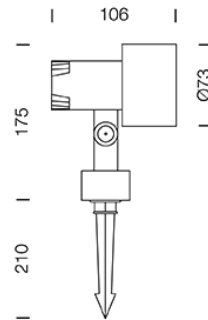

## Dimension

## Specification

ITEM CODE	:	LEDSPIKE-A-BK
SERIES	:	LEDSPIKE
BRAND	:	LAMPTITUDE
LAMP TYPE	:	LED
LAMP BASE	:	LED 1*7W 3000K
DESCRIPTION	:	OUTDOOR SPOTLIGHT
INSTALLATION	:	GROUND SPIKE
MATERIAL	:	POWDER COATED DIE-CAST ALUMINIUM CLEAR GLASS COVER
IP RATING	:	IP65
COLOR	:	BLACK
CONTROL GEAR	:	LED DRIVER INCLUDED
REFLECTOR	:	N/A