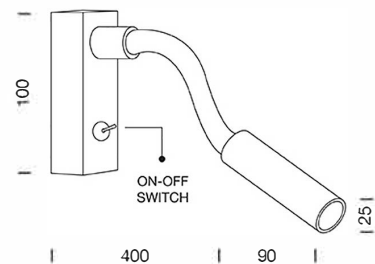

PROJECT : _____

SALE : _____

Lamptitude[®]
TURN ON YOUR ATTITUDE

Product

Dimension

Specification

ITEM CODE	:	LED-W13-WH
SERIES	:	LED-W
BRAND	:	LAMPTITUDE
LAMP TYPE	:	LED
LAMP BASE	:	1*LED 3W 5000K
DESCRIPTION	:	WALL LAMP
INSTALLATION	:	SURFACE MOUNTED WALL
MATERIAL	:	POWDER COATED DIE-CAST ALUMINIUM, ACRYLIC LENS
COLOR	:	BLACK
CONTROL GEAR	:	LED DRIVER INCLUDED
REFLECTOR	:	N/A

PROJECT : _____
SALE : _____

Product

Dimension

Specification

- ITEM CODE : LED-W12-WH
- SERIES : LED-W
- BRAND : LAMPTITUDE
- LAMP TYPE : LED
- LAMP BASE : 1*LED 3W 5000K
- DESCRIPTION : WALL LAMP
- INSTALLATION : SURFACE MOUNTED WALL
- MATERIAL : POWDER COATED DIE-CAST ALUMINIUM, ACRYLIC LENS
- COLOR : WHITE
- CONTROL GEAR : LED DRIVER INCLUDED
- REFLECTOR : N/A