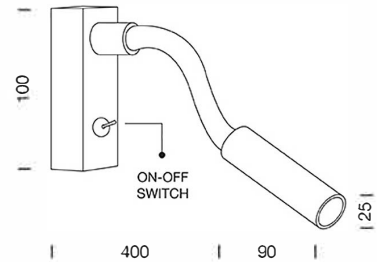

PROJECT : _____

SALE : _____

Lamptitude[®]
TURN ON YOUR ATTITUDE

Product

Dimension

Specification

ITEM CODE	:	LED-W13-WH
SERIES	:	LED-W
BRAND	:	LAMPTITUDE
LAMP TYPE	:	LED
LAMP BASE	:	1*LED 3W 5000K
DESCRIPTION	:	WALL LAMP
INSTALLATION	:	SURFACE MOUNTED WALL
MATERIAL	:	POWDER COATED DIE-CAST ALUMINIUM, ACRYLIC LENS
COLOR	:	BLACK
CONTROL GEAR	:	LED DRIVER INCLUDED
REFLECTOR	:	N/A

PROJECT : _____
SALE : _____

Product

Dimension

Specification

- ITEM CODE : LED-W12-WH
- SERIES : LED-W
- BRAND : LAMPTITUDE
- LAMP TYPE : LED
- LAMP BASE : 1*LED 3W 5000K
- DESCRIPTION : WALL LAMP
- INSTALLATION : SURFACE MOUNTED WALL
- MATERIAL : POWDER COATED DIE-CAST ALUMINIUM, ACRYLIC LENS
- COLOR : WHITE
- CONTROL GEAR : LED DRIVER INCLUDED
- REFLECTOR : N/A