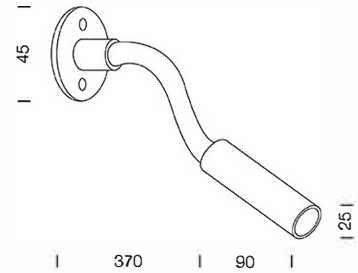

## Dimension

## Specification

ITEM CODE	:	LED-W10-WH
SERIES	:	LED-W
BRAND	:	LAMPTITUDE
LAMP TYPE	:	LED
LAMP BASE	:	1*LED 3W 5000K
DESCRIPTION	:	WALL LAMP
INSTALLATION	:	SURFACE MOUNTED WALL
MATERIAL	:	POWDER COATED DIE-CAST ALUMINIUM, ACRYLIC LENS
COLOR	:	WHITE
CONTROL GEAR	:	LED DRIVER INCLUDED
REFLECTOR	:	N/A

PROJECT : \_\_\_\_\_  
SALE : \_\_\_\_\_

**Product**

**Dimension**

**Specification**

- ITEM CODE : LED-W11-WH
- SERIES : LED-W
- BRAND : LAMPTITUDE
- LAMP TYPE : LED
- LAMP BASE : 1 \*LED 3W 5000K
- DESCRIPTION : WALL LAMP
- INSTALLATION : SURFACE MOUNTED WALL
- MATERIAL : POWDER COATED DIE-CAST ALUMINIUM, ACRYLIC LENS
- COLOR : BLACK
- CONTROL GEAR : LED DRIVER INCLUDED
- REFLECTOR : N/A