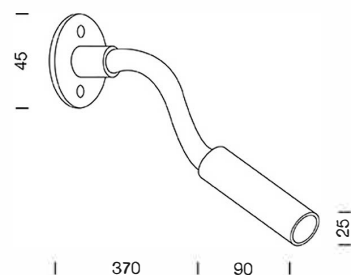

## Dimension

## Specification

ITEM CODE	:	LED-W10-WH
SERIES	:	LED-W
BRAND	:	LAMPTITUDE
LAMP TYPE	:	LED
LAMP BASE	:	1*LED 3W 5000K
DESCRIPTION	:	WALL LAMP
INSTALLATION	:	SURFACE MOUNTED WALL
MATERIAL	:	POWDER COATED DIE-CAST ALUMINIUM, ACRYLIC LENS
COLOR	:	WHITE
CONTROL GEAR	:	LED DRIVER INCLUDED
REFLECTOR	:	N/A

PROJECT : \_\_\_\_\_  
SALE : \_\_\_\_\_

**Product**

**Dimension**

**Specification**

- ITEM CODE : LED-W11-WH
- SERIES : LED-W
- BRAND : LAMPTITUDE
- LAMP TYPE : LED
- LAMP BASE : 1 \*LED 3W 5000K
- DESCRIPTION : WALL LAMP
- INSTALLATION : SURFACE MOUNTED WALL
- MATERIAL : POWDER COATED DIE-CAST ALUMINIUM, ACRYLIC LENS
- COLOR : BLACK
- CONTROL GEAR : LED DRIVER INCLUDED
- REFLECTOR : N/A