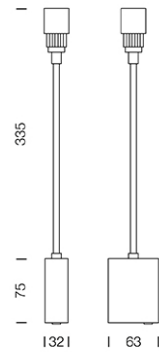

PROJECT : _____

SALE : _____

Lampitude®
TURN ON YOUR ATTITUDE

Product

Dimension

Specification

ITEM CODE	:	LED-W1-WH
SERIES	:	LED-W
BRAND	:	LAMPTITUDE
LAMP TYPE	:	LED
LAMP BASE	:	1*LED 3W 6000K
DESCRIPTION	:	WALL LAMP 6000K
INSTALLATION	:	SURFACE MOUNTED WALL
MATERIAL	:	SOLID ALUMINIUM
COLOR	:	ALUMINIUM
CONTROL GEAR	:	LED DRIVER INCLUDED
REFLECTOR	:	N/A

PROJECT : _____

SALE : _____

Lampitude[®]
TURN ON YOUR ATTITUDE

Product

Dimension

Specification

ITEM CODE	:	LED-W2-WH
SERIES	:	LED-W
BRAND	:	LAMPTITUDE
LAMP TYPE	:	LED
LAMP BASE	:	1*LED 3W 6000K
DESCRIPTION	:	WALL LAMP
INSTALLATION	:	SURFACE MOUNTED WALL
MATERIAL	:	POWDER COATED SOLID ALUMINIUM
COLOR	:	WHITE
CONTROL GEAR	:	LED DRIVER INCLUDED
REFLECTOR	:	N/A

PROJECT : _____

SALE : _____

Lampitude[®]
TURN ON YOUR ATTITUDE

Product

Dimension

Specification

ITEM CODE	:	LED-W3-WH
SERIES	:	LED-W
BRAND	:	LAMPTITUDE
LAMP TYPE	:	LED
LAMP BASE	:	1*LED 3W 6000K
DESCRIPTION	:	WALL LAMP
INSTALLATION	:	SURFACE MOUNTED WALL
MATERIAL	:	POWDER COATED SOLID ALUMINIUM
COLOR	:	BLACK
CONTROL GEAR	:	LED DRIVER INCLUDED
REFLECTOR	:	N/A