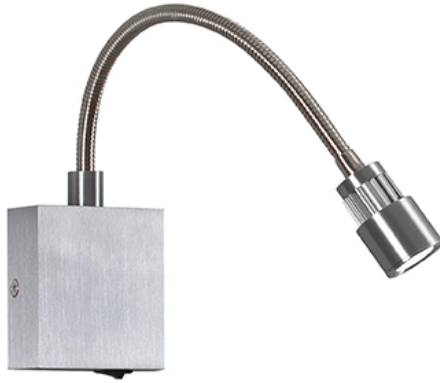

PROJECT : _____

SALE : _____

Lampitude®
TURN ON YOUR ATTITUDE

Product

Dimension

Specification

ITEM CODE	:	LED-W1-WH
SERIES	:	LED-W
BRAND	:	LAMPTITUDE
LAMP TYPE	:	LED
LAMP BASE	:	1*LED 3W 6000K
DESCRIPTION	:	WALL LAMP 6000K
INSTALLATION	:	SURFACE MOUNTED WALL
MATERIAL	:	SOLID ALUMINIUM
COLOR	:	ALUMINIUM
CONTROL GEAR	:	LED DRIVER INCLUDED
REFLECTOR	:	N/A

PROJECT : _____

SALE : _____

Lampitude[®]
TURN ON YOUR ATTITUDE

Product

Dimension

Specification

ITEM CODE	:	LED-W2-WH
SERIES	:	LED-W
BRAND	:	LAMPTITUDE
LAMP TYPE	:	LED
LAMP BASE	:	1*LED 3W 6000K
DESCRIPTION	:	WALL LAMP
INSTALLATION	:	SURFACE MOUNTED WALL
MATERIAL	:	POWDER COATED SOLID ALUMINIUM
COLOR	:	WHITE
CONTROL GEAR	:	LED DRIVER INCLUDED
REFLECTOR	:	N/A

PROJECT : _____

SALE : _____

Lampitude[®]
TURN ON YOUR ATTITUDE

Product

Dimension

Specification

ITEM CODE	:	LED-W3-WH
SERIES	:	LED-W
BRAND	:	LAMPTITUDE
LAMP TYPE	:	LED
LAMP BASE	:	1*LED 3W 6000K
DESCRIPTION	:	WALL LAMP
INSTALLATION	:	SURFACE MOUNTED WALL
MATERIAL	:	POWDER COATED SOLID ALUMINIUM
COLOR	:	BLACK
CONTROL GEAR	:	LED DRIVER INCLUDED
REFLECTOR	:	N/A