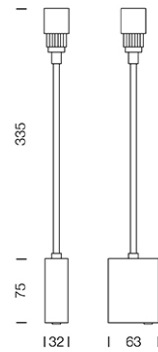

PROJECT : _____

SALE : _____

Lampitude®
TURN ON YOUR ATTITUDE

Product

Dimension

Specification

ITEM CODE	:	LED-W1-WH
SERIES	:	LED-W
BRAND	:	LAMPTITUDE
LAMP TYPE	:	LED
LAMP BASE	:	1*LED 3W 6000K
DESCRIPTION	:	WALL LAMP 6000K
INSTALLATION	:	SURFACE MOUNTED WALL
MATERIAL	:	SOLID ALUMINIUM
COLOR	:	ALUMINIUM
CONTROL GEAR	:	LED DRIVER INCLUDED
REFLECTOR	:	N/A

PROJECT : _____

SALE : _____

Lampitude[®]
TURN ON YOUR ATTITUDE

Product

Dimension

Specification

ITEM CODE	:	LED-W2-WH
SERIES	:	LED-W
BRAND	:	LAMPTITUDE
LAMP TYPE	:	LED
LAMP BASE	:	1*LED 3W 6000K
DESCRIPTION	:	WALL LAMP
INSTALLATION	:	SURFACE MOUNTED WALL
MATERIAL	:	POWDER COATED SOLID ALUMINIUM
COLOR	:	WHITE
CONTROL GEAR	:	LED DRIVER INCLUDED
REFLECTOR	:	N/A

PROJECT : _____

SALE : _____

Lampitude[®]
TURN ON YOUR ATTITUDE

Product

Dimension

Specification

ITEM CODE	:	LED-W3-WH
SERIES	:	LED-W
BRAND	:	LAMPTITUDE
LAMP TYPE	:	LED
LAMP BASE	:	1*LED 3W 6000K
DESCRIPTION	:	WALL LAMP
INSTALLATION	:	SURFACE MOUNTED WALL
MATERIAL	:	POWDER COATED SOLID ALUMINIUM
COLOR	:	BLACK
CONTROL GEAR	:	LED DRIVER INCLUDED
REFLECTOR	:	N/A