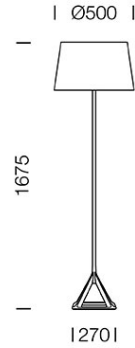

PRODUCT : _____
SALE : _____

Product

Dimension

Specification

- SERIES : LEBORN
- ITEM CODE : LEBORN-F
- DESCRIPTION : FLOOR LAMP
- SIZE : Ø500 X H1675 (MM)

- INSTALLATION : STANDING LAMP
- DRILL SIZE : -
- WEIGHT : -
- MATERIAL : POWDER COATED STEEL , FABRIC
- COLOR : BLACK
- REFLECTOR : -
- DIFFUSER : -
- IP RATING : 20

- LIGHT SOURCES : INCANDESCENT OR LED
- SOCKET : E27 X 1
- WATTS : MAX 60W
- VOLT : 220-240V ~50/60Hz
- CCT : -
- CRI : -
- BEAM ANGLE : -
- LUMEN POWER : -
- LIFETIME : -

- CONTROL GEAR : -
- ACCESSORIES : -
- REMARKS : BULB NOT INCLUDED