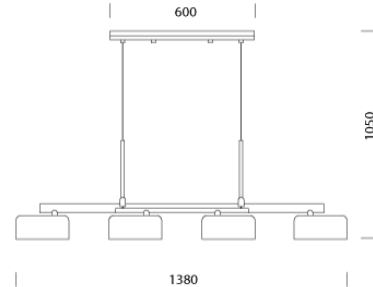

## Dimension

## Specification

SERIES	: LALU
ITEM CODE	: LALU-P4-L
DESCRIPTION	: HANGING LAMP
SIZE	: W1380 X H1050 (MM)
INSTALLATION	: SURFACE MOUNTED
DRILL SIZE	: -
WEIGHT	: -
MATERIAL	: POWDER COATED STEEL , COPPER FINISH
COLOR	: COPPER
REFLECTOR	: -
DIFFUSER	: -
IP RATING	: 20
LIGHT SOURCES	: INCANDESCENT OR LED
SOCKET	: E27 X 4
WATTS	: MAX 40W
VOLT	: -
CCT	: -
CRI	: -
BEAM ANGLE	: -
LUMEN POWER	: -
LIFETIME	: -
CONTROL GEAR	: -
ACCESSORIES	: -
REMARKS	: BULB NOT INCLUDED