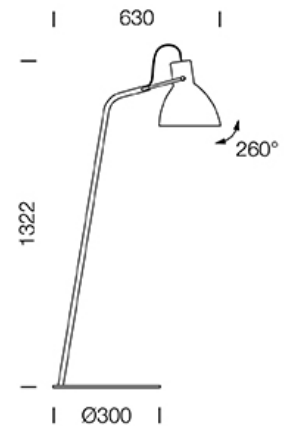

PROJECT : _____

SALE : _____

Lampitude®
TURN ON YOUR ATTITUDE

Product

Dimension

Specification

ITEM CODE	:	LAITO-F-WH
SERIES	:	LAITO
BRAND	:	LAMPTITUDE
LAMP TYPE	:	COMPACT FLUORESCENT OR LED
LAMP BASE	:	1*E27 MAX 15W
DESCRIPTION	:	FLOOR LAMP
INSTALLATION	:	STANDING LAMP
MATERIAL	:	POWDER COATED STEEL
COLOR	:	WHITE
CONTROL GEAR	:	N/A
REFLECTOR	:	N/A