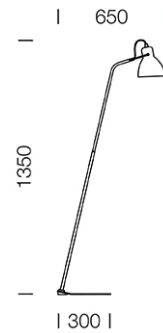

PROJECT : _____

SALE : _____

Lampitude®
TURN ON YOUR ATTITUDE

Product

Dimension

Specification

ITEM CODE	:	LAITO-F-OPAL
SERIES	:	LAITO
BRAND	:	LAMPTITUDE
LAMP TYPE	:	INCANDESCENT OR LED
LAMP BASE	:	1*E27 MAX 40W
DESCRIPTION	:	FLOOR LAMP
INSTALLATION	:	STANDING LAMP
MATERIAL	:	STEEL, OPAL GLASS
COLOR	:	MATT BRASS, OPAL
CONTROL GEAR	:	N/A
REFLECTOR	:	N/A