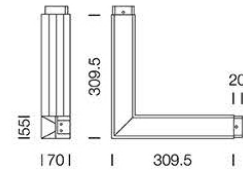

PROJECT : _____
SALE : _____

Lampitude

Product

Dimension

Specification

SERIES	: L-LINK
ITEM CODE	: L-LINK-6500K-WH-LO
DESCRIPTION	: LINEAR SURFACE MOUNTED LAMP
SIZE	: W309.5 X L309.5 X H70 (MM)
INSTALLATION	: SURFACE MOUNTED
DRILL SIZE	: -
WEIGHT	: 1.5 KG
MATERIAL	: EXTRUDED ALUMINIUM, ACRYLIC DIFFUSER
COLOR	: WHITE
REFLECTOR	: POLISHED
DIFFUSER	: OPAL ACRYLIC
IP RATING	: 20
LIGHT SOURCES	: LED BUILT-IN
SOCKET	: -
WATTS	: 2 X 3W
VOLTAGE	: 220-240V 50/60Hz
CCT	: 6500K
CRI	: >90
BEAM ANGLE	: N/A
LUMEN POWER	: 846LM
LIFETIME	: 35,000 Hr
CONTROL GEAR	: LED DRIVER INCLUDED
ACCESSORIES	: -
REMARKS	: -