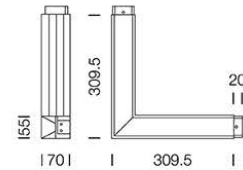

PROJECT : _____
SALE : _____

Lamptitude

Product

Dimension

Specification

SERIES	: L-LINK
ITEM CODE	: L-LINK-6500K-BK
DESCRIPTION	: LINEAR SURFACE MOUNTED LAMP
SIZE	: W309.5 X L309.5 X H70 (MM)
INSTALLATION	: SURFACE MOUNTED
DRILL SIZE	: -
WEIGHT	: 1.5 KG
MATERIAL	: EXTRUDED ALUMINIUM, ACRYLIC DIFFUSER
COLOR	: BLACK
REFLECTOR	: POLISHED
DIFFUSER	: OPAL ACRYLIC
IP RATING	: 20
LIGHT SOURCES	: LED BUILT-IN
SOCKET	: -
WATTS	: 2 X 10W
VOLTAGE	: 220-240V 50/60Hz
CCT	: 6500K
CRI	: >90
BEAM ANGLE	: N/A
LUMEN POWER	: 2350LM
LIFETIME	: 35,000 Hr
CONTROL GEAR	: LED DRIVER INCLUDED
ACCESSORIES	: -
REMARKS	: -