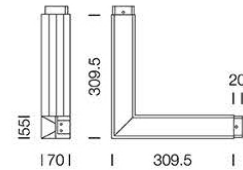

PROJECT : _____
 SALE : _____

Lampitude

Product

Dimension

Specification

SERIES	: L-LINK
ITEM CODE	: L-LINK-6500K-BK-2000LM
DESCRIPTION	: LINEAR SURFACE MOUNTED LAMP
SIZE	: W309.5 X L309.5 X H70 (MM)
INSTALLATION	: SURFACE MOUNTED
DRILL SIZE	: -
WEIGHT	: 1.5 KG
MATERIAL	: EXTRUDED ALUMINIUM, ACRYLIC DIFFUSER
COLOR	: BLACK
REFLECTOR	: POLISHED
DIFFUSER	: OPAL ACRYLIC
IP RATING	: 20
LIGHT SOURCES	: LED BUILT-IN
SOCKET	: -
WATTS	: 2 X 5W
VOLTAGE	: 220-240V 50/60Hz
CCT	: 6500K
CRI	: >90
BEAM ANGLE	: N/A
LUMEN POWER	: 1000LM
LIFETIME	: 35,000 Hr
CONTROL GEAR	: LED DRIVER INCLUDED
ACCESSORIES	: -
REMARKS	: -