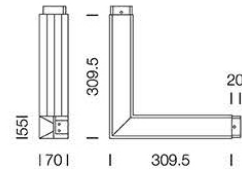

PROJECT : _____
SALE : _____

Lampitude

Product

Dimension

Specification

SERIES	: L-LINK
ITEM CODE	: L-LINK-4000K-WH
DESCRIPTION	: LINEAR SURFACE MOUNTED LAMP
SIZE	: W309.5 X L309.5 X H70 (MM)
INSTALLATION	: SURFACE MOUNTED
DRILL SIZE	: -
WEIGHT	: 1.5 KG
MATERIAL	: EXTRUDED ALUMINIUM, ACRYLIC DIFFUSER
COLOR	: WHITE
REFLECTOR	: POLISHED
DIFFUSER	: OPAL ACRYLIC
IP RATING	: 20
LIGHT SOURCES	: LED BUILT-IN
SOCKET	: -
WATTS	: 2 X 10W
VOLTAGE	: 220-240V 50/60Hz
CCT	: 4000K
CRI	: >90
BEAM ANGLE	: N/A
LUMEN POWER	: 2350LM
LIFETIME	: 35,000 Hr
CONTROL GEAR	: LED DRIVER INCLUDED
ACCESSORIES	: -
REMARKS	: -