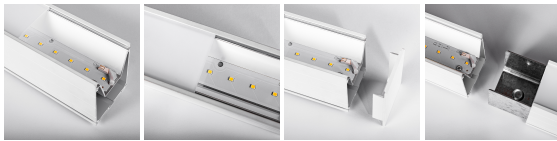

PROJECT : _____
SALE : _____

Lampitude

Product

Dimension

Specification

SERIES	: L-LINK
ITEM CODE	: L-LINK-4000K-WH
DESCRIPTION	: LINEAR SURFACE MOUNTED LAMP
SIZE	: W309.5 X L309.5 X H70 (MM)
INSTALLATION	: SURFACE MOUNTED
DRILL SIZE	: -
WEIGHT	: 1.5 KG
MATERIAL	: EXTRUDED ALUMINIUM, ACRYLIC DIFFUSER
COLOR	: WHITE
REFLECTOR	: POLISHED
DIFFUSER	: OPAL ACRYLIC
IP RATING	: 20
LIGHT SOURCES	: LED BUILT-IN
SOCKET	: -
WATTS	: 2 X 10W
VOLTAGE	: 220-240V 50/60Hz
CCT	: 4000K
CRI	: >90
BEAM ANGLE	: N/A
LUMEN POWER	: 2350LM
LIFETIME	: 35,000 Hr
CONTROL GEAR	: LED DRIVER INCLUDED
ACCESSORIES	: -
REMARKS	: -