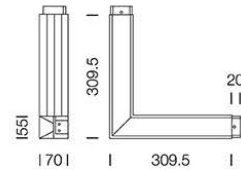

PROJECT : _____
SALE : _____

Lamptitude

Product

Dimension

Specification

SERIES	: L-LINK
ITEM CODE	: L-LINK-4000K-WH-LO
DESCRIPTION	: LINEAR SURFACE MOUNTED LAMP
SIZE	: W309.5 X L309.5 X H70 (MM)
INSTALLATION	: SURFACE MOUNTED
DRILL SIZE	: -
WEIGHT	: 1.5 KG
MATERIAL	: EXTRUDED ALUMINIUM, ACRYLIC DIFFUSER
COLOR	: WHITE
REFLECTOR	: POLISHED
DIFFUSER	: OPAL ACRYLIC
IP RATING	: 20
LIGHT SOURCES	: LED BUILT-IN
SOCKET	: -
WATTS	: 2 X 3W
VOLTAGE	: 220-240V 50/60Hz
CCT	: 4000K
CRI	: >90
BEAM ANGLE	: N/A
LUMEN POWER	: 846LM
LIFETIME	: 35,000 Hr
CONTROL GEAR	: LED DRIVER INCLUDED
ACCESSORIES	: -
REMARKS	: -