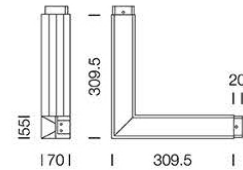

PROJECT : _____
 SALE : _____

Lampitude

Product

Dimension

Specification

SERIES	: L-LINK
ITEM CODE	: L-LINK-4000K-WH-2000LM
DESCRIPTION	: LINEAR SURFACE MOUNTED LAMP
SIZE	: W309.5 X L309.5 X H70 (MM)
INSTALLATION	: SURFACE MOUNTED
DRILL SIZE	: -
WEIGHT	: 1.5 KG
MATERIAL	: EXTRUDED ALUMINIUM, ACRYLIC DIFFUSER
COLOR	: WHITE
REFLECTOR	: POLISHED
DIFFUSER	: OPAL ACRYLIC
IP RATING	: 20
LIGHT SOURCES	: LED BUILT-IN
SOCKET	: -
WATTS	: 2 X 5W
VOLTAGE	: 220-240V 50/60Hz
CCT	: 4000K
CRI	: >90
BEAM ANGLE	: N/A
LUMEN POWER	: 1000LM
LIFETIME	: 35,000 Hr
CONTROL GEAR	: LED DRIVER INCLUDED
ACCESSORIES	: -
REMARKS	: -