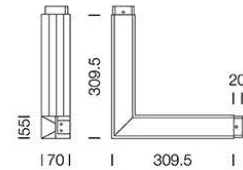

PROJECT : _____
SALE : _____

Lamptitude

Product

Dimension

Specification

SERIES	: L-LINK
ITEM CODE	: L-LINK-4000K-BK-LO
DESCRIPTION	: LINEAR SURFACE MOUNTED LAMP
SIZE	: W309.5 X L309.5 X H70 (MM)
INSTALLATION	: SURFACE MOUNTED
DRILL SIZE	: -
WEIGHT	: 1.5 KG
MATERIAL	: EXTRUDED ALUMINIUM, ACRYLIC DIFFUSER
COLOR	: BLACK
REFLECTOR	: POLISHED
DIFFUSER	: OPAL ACRYLIC
IP RATING	: 20
LIGHT SOURCES	: LED BUILT-IN
SOCKET	: -
WATTS	: 2 X 3W
VOLTAGE	: 220-240V 50/60Hz
CCT	: 4000K
CRI	: >90
BEAM ANGLE	: N/A
LUMEN POWER	: 846LM
LIFETIME	: 35,000 Hr
CONTROL GEAR	: LED DRIVER INCLUDED
ACCESSORIES	: -
REMARKS	: -