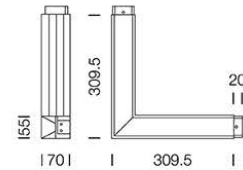

PROJECT : _____
SALE : _____

Lamptitude

Product

Dimension

Specification

SERIES	: L-LINK
ITEM CODE	: L-LINK-4000K-BK-2000LM
DESCRIPTION	: LINEAR SURFACE MOUNTED LAMP
SIZE	: W309.5 X L309.5 X H70 (MM)
INSTALLATION	: SURFACE MOUNTED
DRILL SIZE	: -
WEIGHT	: 1.5 KG
MATERIAL	: EXTRUDED ALUMINIUM, ACRYLIC DIFFUSER
COLOR	: BLACK
REFLECTOR	: POLISHED
DIFFUSER	: OPAL ACRYLIC
IP RATING	: 20
LIGHT SOURCES	: LED BUILT-IN
SOCKET	: -
WATTS	: 2 X 5W
VOLTAGE	: 220-240V 50/60Hz
CCT	: 4000K
CRI	: >90
BEAM ANGLE	: N/A
LUMEN POWER	: 1000LM
LIFETIME	: 35,000 Hr
CONTROL GEAR	: LED DRIVER INCLUDED
ACCESSORIES	: -
REMARKS	: -