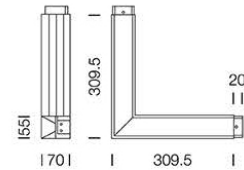

PROJECT : _____
SALE : _____

Lampitude

Product

Dimension

Specification

SERIES	: L-LINK
ITEM CODE	: L-LINK-3000K-BK
DESCRIPTION	: LINEAR SURFACE MOUNTED LAMP
SIZE	: W309.5 X L309.5 X H70 (MM)
INSTALLATION	: SURFACE MOUNTED
DRILL SIZE	: -
WEIGHT	: 1.5 KG
MATERIAL	: EXTRUDED ALUMINIUM, ACRYLIC DIFFUSER
COLOR	: BLACK
REFLECTOR	: POLISHED
DIFFUSER	: OPAL ACRYLIC
IP RATING	: 20
LIGHT SOURCES	: LED BUILT-IN
SOCKET	: -
WATTS	: 2 X 10W
VOLTAGE	: 220-240V 50/60Hz
CCT	: 3000K
CRI	: >90
BEAM ANGLE	: N/A
LUMEN POWER	: 2350LM
LIFETIME	: 35,000 Hr
CONTROL GEAR	: LED DRIVER INCLUDED
ACCESSORIES	: -
REMARKS	: -