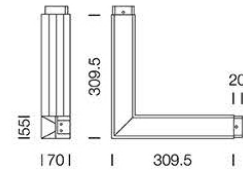

PROJECT : _____
 SALE : _____

Lamptitude

Product

Dimension

Specification

SERIES	: L-LINK
ITEM CODE	: L-LINK-3000K-BK-LO
DESCRIPTION	: LINEAR SURFACE MOUNTED LAMP
SIZE	: W309.5 X L309.5 X H70 (MM)
INSTALLATION	: SURFACE MOUNTED
DRILL SIZE	: -
WEIGHT	: 1.5 KG
MATERIAL	: EXTRUDED ALUMINIUM, ACRYLIC DIFFUSER
COLOR	: BLACK
REFLECTOR	: POLISHED
DIFFUSER	: OPAL ACRYLIC
IP RATING	: 20
LIGHT SOURCES	: LED BUILT-IN
SOCKET	: -
WATTS	: 2 X 3W
VOLTAGE	: 220-240V 50/60Hz
CCT	: 3000K
CRI	: >90
BEAM ANGLE	: N/A
LUMEN POWER	: 846LM
LIFETIME	: 35,000 Hr
CONTROL GEAR	: LED DRIVER INCLUDED
ACCESSORIES	: -
REMARKS	: -