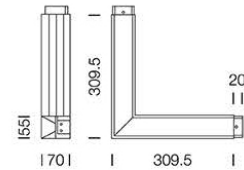

PROJECT : _____
 SALE : _____

Lampitude

Product

Dimension

Specification

SERIES	: L-LINK
ITEM CODE	: L-LINK-3000K-BK-2000LM
DESCRIPTION	: LINEAR SURFACE MOUNTED LAMP
SIZE	: W309.5 X L309.5 X H70 (MM)
INSTALLATION	: SURFACE MOUNTED
DRILL SIZE	: -
WEIGHT	: 1.5 KG
MATERIAL	: EXTRUDED ALUMINIUM, ACRYLIC DIFFUSER
COLOR	: BLACK
REFLECTOR	: POLISHED
DIFFUSER	: OPAL ACRYLIC
IP RATING	: 20
LIGHT SOURCES	: LED BUILT-IN
SOCKET	: -
WATTS	: 2 X 5W
VOLTAGE	: 220-240V 50/60Hz
CCT	: 3000K
CRI	: >90
BEAM ANGLE	: N/A
LUMEN POWER	: 1000LM
LIFETIME	: 35,000 Hr
CONTROL GEAR	: LED DRIVER INCLUDED
ACCESSORIES	: -
REMARKS	: -