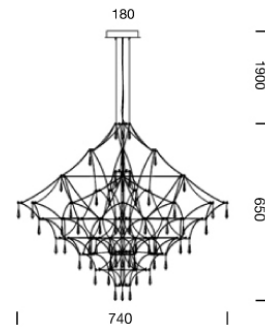

## Dimension

## Specification

ITEM CODE	:	KRISTAL-PS
SERIES	:	KRISTAL
BRAND	:	LAMPTITUDE
LAMP TYPE	:	LED MODULE
LAMP BASE	:	LED 66XMAX 0.8W
DESCRIPTION	:	HANGING LAMP
INSTALLATION	:	SURFACE MOUNTED LAMP
MATERIAL	:	METAL , CRYSTAL GLASS
NET WEIGHT	:	N/A
COLOR	:	SILVER
CONTROL GEAR	:	DRIVER INCLUDED
REFLECTOR	:	N/A