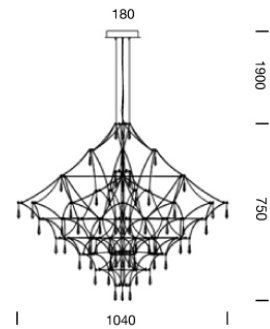

PROJECT : _____

SALE : _____

Lamptitude[®]
TURN ON YOUR ATTITUDE

Product

Dimension

Specification

ITEM CODE	:	KRISTAL-PM
SERIES	:	KRISTAL
BRAND	:	LAMPTITUDE
LAMP TYPE	:	LED MODULE
LAMP BASE	:	LED 72XMAX 0.8W
DESCRIPTION	:	HANGING LAMP
INSTALLATION	:	SURFACE MOUNTED LAMP
MATERIAL	:	METAL , CRYSTAL GLASS
NET WEIGHT	:	N/A
COLOR	:	SILVER
CONTROL GEAR	:	DRIVER INCLUDED
REFLECTOR	:	N/A