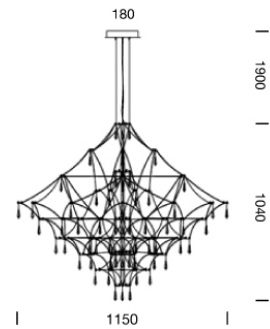

## Dimension

## Specification

ITEM CODE	:	KRISTAL-PL
SERIES	:	KRISTAL
BRAND	:	LAMPTITUDE
LAMP TYPE	:	LED MODULE
LAMP BASE	:	LED 99XMAX 0.8W
DESCRIPTION	:	HANGING LAMP
INSTALLATION	:	SURFACE MOUNTED LAMP
MATERIAL	:	METAL , CRYSTAL GLASS
NET WEIGHT	:	N/A
COLOR	:	SILVER
CONTROL GEAR	:	DRIVER INCLUDED
REFLECTOR	:	N/A