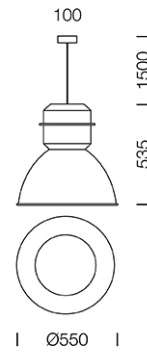

PROJECT : _____

SALE : _____

Lampitude®
TURN ON YOUR ATTITUDE

Product

Dimension

Specification

ITEM CODE	:	KORE2-PL-CP
SERIES	:	KORE
BRAND	:	LAMPTITUDE
LAMP TYPE	:	INCANDESCENT OR LED
LAMP BASE	:	1*E27 MAX 60W
DESCRIPTION	:	PENDANT LAMP
INSTALLATION	:	SURFACE MOUNTED BASE
MATERIAL	:	POWDER COATED ALUMINIUM
COLOR	:	BLACK, COPPER
CONTROL GEAR	:	N/A
REFLECTOR	:	N/A