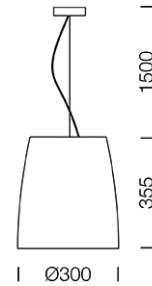

PROJECT : _____

SALE : _____

Lampitude®
TURN ON YOUR ATTITUDE

Product

Dimension

Specification

ITEM CODE	:	KONZ-PS-WH
SERIES	:	KONZ
BRAND	:	LAMPTITUDE
LAMP TYPE	:	COMPACT FLUORESCENT OR LED
LAMP BASE	:	1*E27 MAX 20W
DESCRIPTION	:	PENDANT LAMP
INSTALLATION	:	SURFACE MOUNTED BASE
MATERIAL	:	POWDER COATED ALUMINIUM
COLOR	:	WHITE
CONTROL GEAR	:	N/A
REFLECTOR	:	N/A